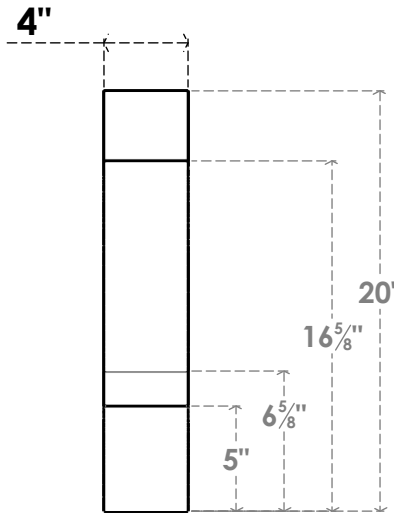

ITEM NUMBER: BRCPC040X08000X20000BOA

4"W X 8"D X 20"H BALBOA ARCHITECTURAL GRADE PVC CLOSED KNEE BRACE

SIDE PROFILE

FRONT PROFILE

ISOMETRIC

EKENA MILLWORK
2300 WEST MAIN ST.
CLARKSVILLE, TX 75426
TOLL FREE: 866-607-0453
WWW.EKENAMILLWORK.COM

NOTES

1. INSTALLATION TO BE COMPLETED IN ACCORDANCE WITH MANUFACTURER'S SPECIFICATIONS.
2. DRAWING MAY NOT BE TO SCALE
3. THIS DRAWING IS INTENDED FOR DESIGN AND PLANNING PURPOSES ONLY.
4. ALL INFORMATION CONTAINED HEREIN WAS CURRENT AT THE TIME OF DEVELOPMENT BUT MUST BE REVIEWED AND APPROVED BY THE PRODUCT MANUFACTURER TO BE CONSIDERED ACCURATE.
5. ARCHITECTURAL GRADE PVC PRODUCTS ARE MADE FROM EXPANDED CELLULAR PVC AND COME NATURALLY WHITE BUT MAY BE PAINTED