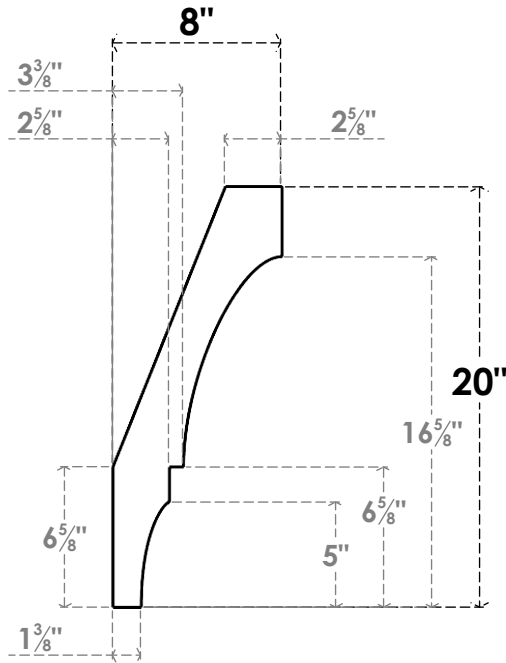

ITEM NUMBER: BRCPC040X08000X20000BOA

4"W X 8"D X 20"H BALBOA ARCHITECTURAL GRADE PVC CLOSED KNEE BRACE

SIDE PROFILE

FRONT PROFILE

ISOMETRIC

EKENA MILLWORK
2300 WEST MAIN ST.
CLARKSVILLE, TX 75426
TOLL FREE: 866-607-0453
WWW.EKENAMILLWORK.COM

NOTES

1. INSTALLATION TO BE COMPLETED IN ACCORDANCE WITH MANUFACTURER'S SPECIFICATIONS.
2. DRAWING MAY NOT BE TO SCALE
3. THIS DRAWING IS INTENDED FOR DESIGN AND PLANNING PURPOSES ONLY.
4. ALL INFORMATION CONTAINED HEREIN WAS CURRENT AT THE TIME OF DEVELOPMENT BUT MUST BE REVIEWED AND APPROVED BY THE PRODUCT MANUFACTURER TO BE CONSIDERED ACCURATE.
5. ARCHITECTURAL GRADE PVC PRODUCTS ARE MADE FROM EXPANDED CELLULAR PVC AND COME NATURALLY WHITE BUT MAY BE PAINTED